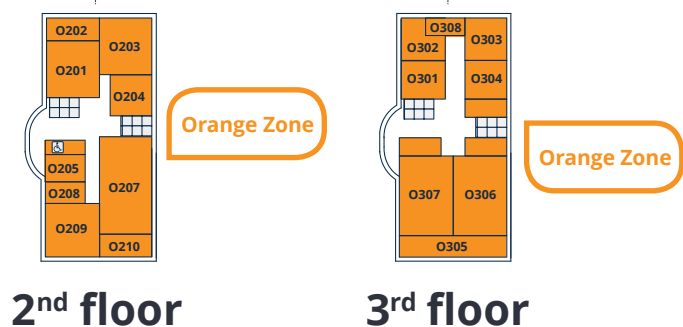

Ground floor

1st floor

Room Guide

Esher Sixth Form College is divided into colour zones

Each zone starts with the first letter of its colour, e.g. Y = Yellow zone

- The next digit indicates which floor, e.g.
 - 0 = Ground Floor
 - 1 = First Floor
 - 2 = Second Floor
 - 3 = Third Floor
- The last 2 digits indicate the room number

2nd floor

3rd floor