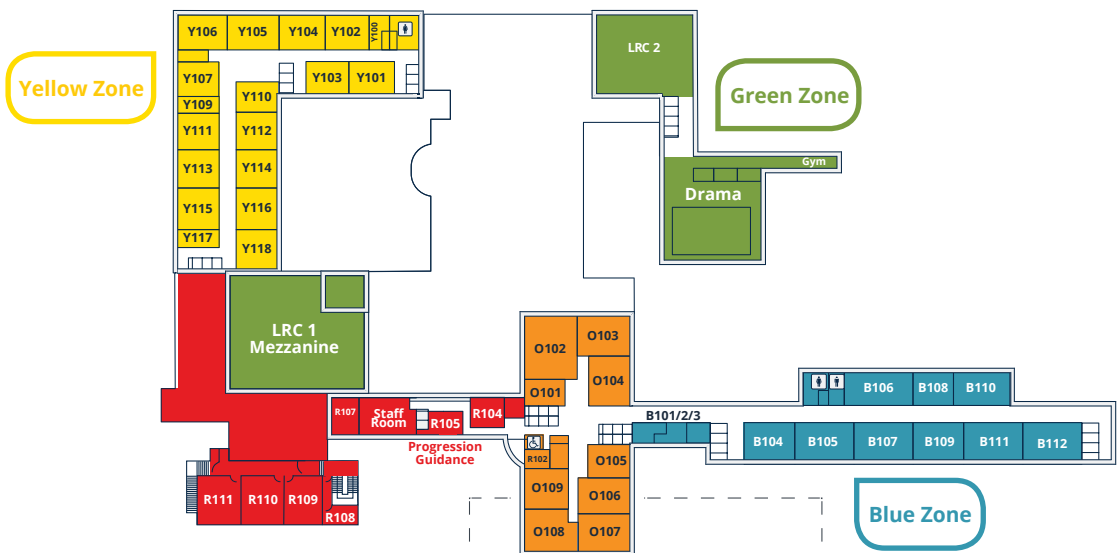

Ground floor

1st floor

Room Guide

Esher Sixth Form College is divided into colour zones

Each zone starts with the first letter of its colour, e.g. Y = Yellow zone

- The next digit indicates which floor, e.g.
 - 0 = Ground Floor
 - 1 = First Floor
 - 2 = Second Floor
 - 3 = Third Floor
- The last 2 digits indicate the room number

2nd floor

3rd floor